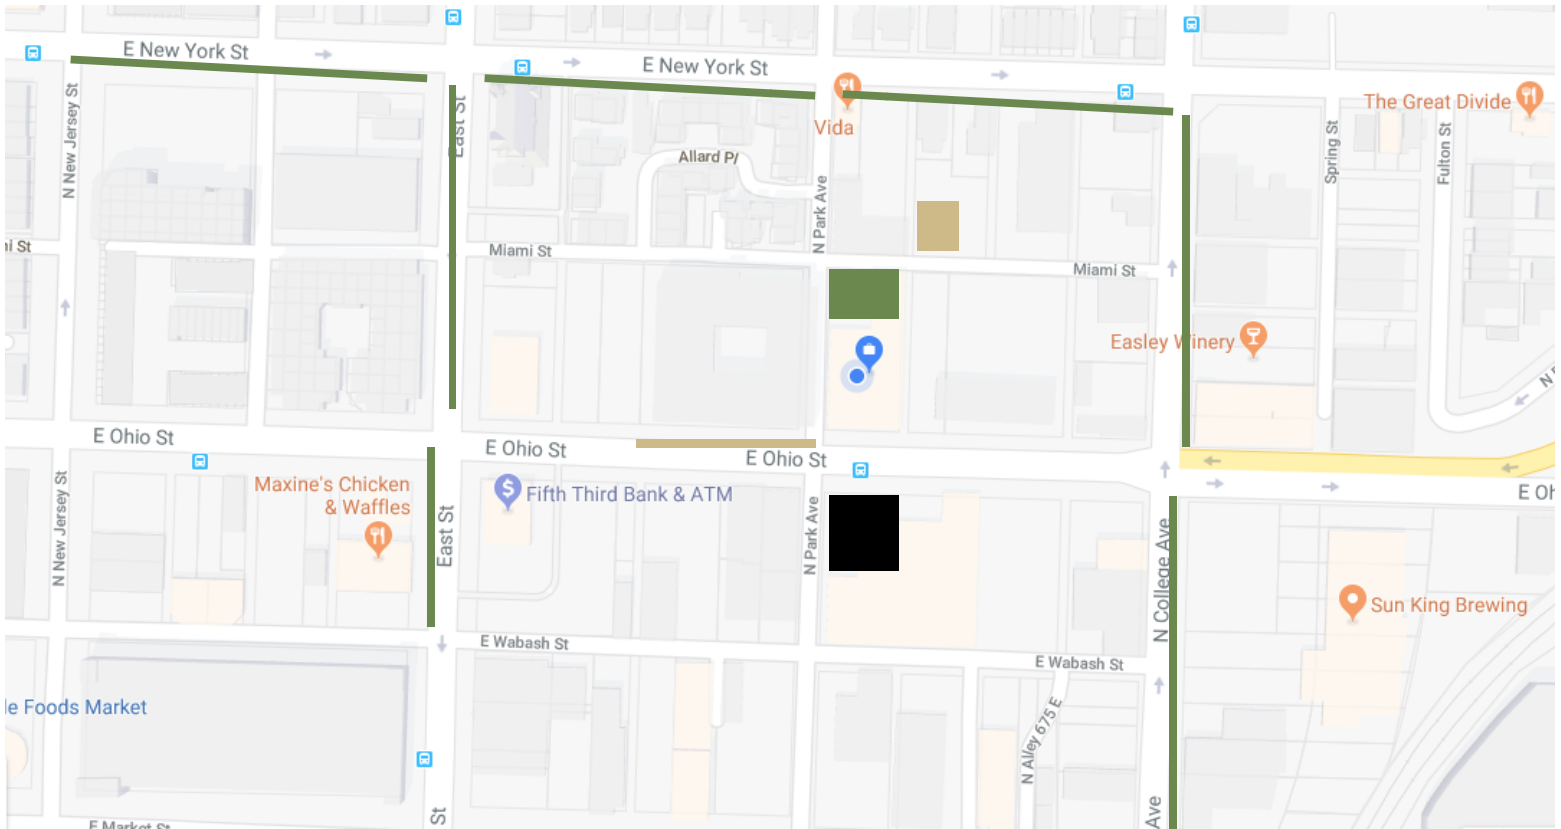

VISITING SMASH

ADDRESS:

600 E. OHIO STREET, SUITE B, INDIANAPOLIS, IN., 46202

 Smash parking + Free street parking

 Paid street parking + parking lot available after 5:30p + weekends

 Free parking after 5:30p + weekends